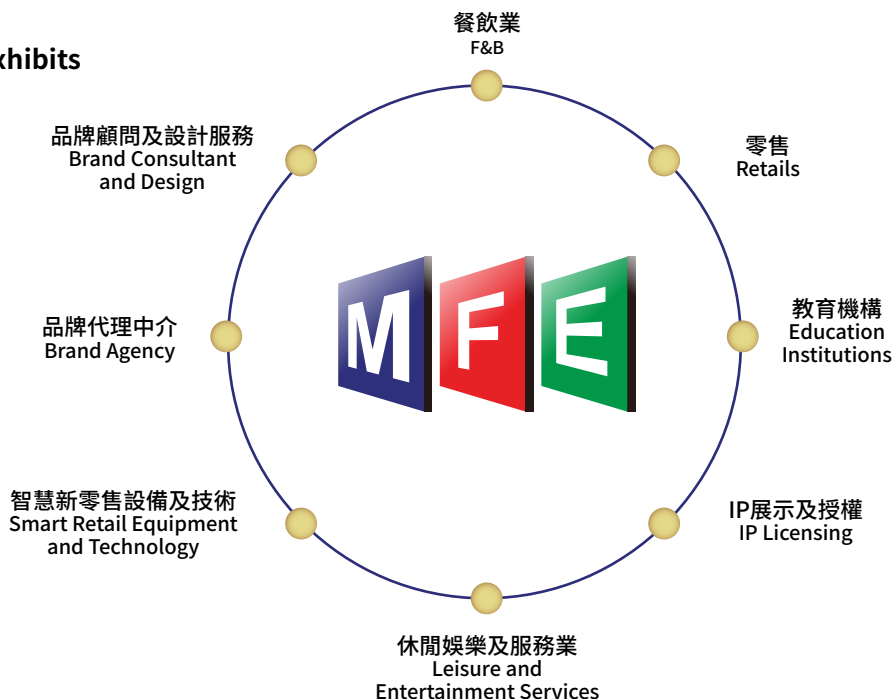

# 澳門國際品牌連鎖加盟展2022 Macao Franchise Expo 2022 活動簡介 Fact Sheet

2022年10月20至22日 20-22 /10/2022

主辦單位 Organizer	澳門貿易投資促進局 Macao Trade and Investment Promotion Institute
地點 Venue	澳門威尼斯人金光會展中心 The Venetian Macao Cotai Expo
網址 Website	www.mfe.mo

**110+**

現場直播  
Live Streaming

**90+**

直播全平台累計  
觀看量  
Accumulative Views on  
All Streaming Platforms

**3.86M+**

參觀人次  
Total Visits

**53,000+**

以上為“澳門國際品牌連鎖加盟展2021”(2021MFE)與“第二十六屆澳門國際貿易投資展覽會”(第26屆MIF)及“2021年葡語國家產品及服務展(澳門)”(2021PLPEX)同期同場舉行的三展合計數據。

The figures above are the summary of the Macao Franchise Expo 2021 (2021MFE), the 26<sup>th</sup> Macao International Trade and Investment Fair (26<sup>th</sup> MIF), and the 2021 Portuguese Speaking Countries Products and Services Exhibition (Macao) (2021PLPEX), which were held at the same time and the same venue.

## 展覽範圍 Scope of Exhibits

活動亮點  
Event Highlights

- 集多種服務及功能於一身的展會活動，匯集世界各地國際連鎖加盟品牌，創造更廣闊的經貿平台  
An event congregating a variety of services and functions to highlight the international elements of the expo and create broader business opportunities
- 中小企業品牌升級支援  
Small and medium-sized enterprises brand upgrade support
- 線上線下聯動，提升企業成效  
Interactive online exhibition, improving effectiveness of enterprise
- 匯聚本澳及海外IP授權方，齊齊探索IP產業商機  
Gathering local and overseas quality IP authorization parties, explore IP industry opportunities together